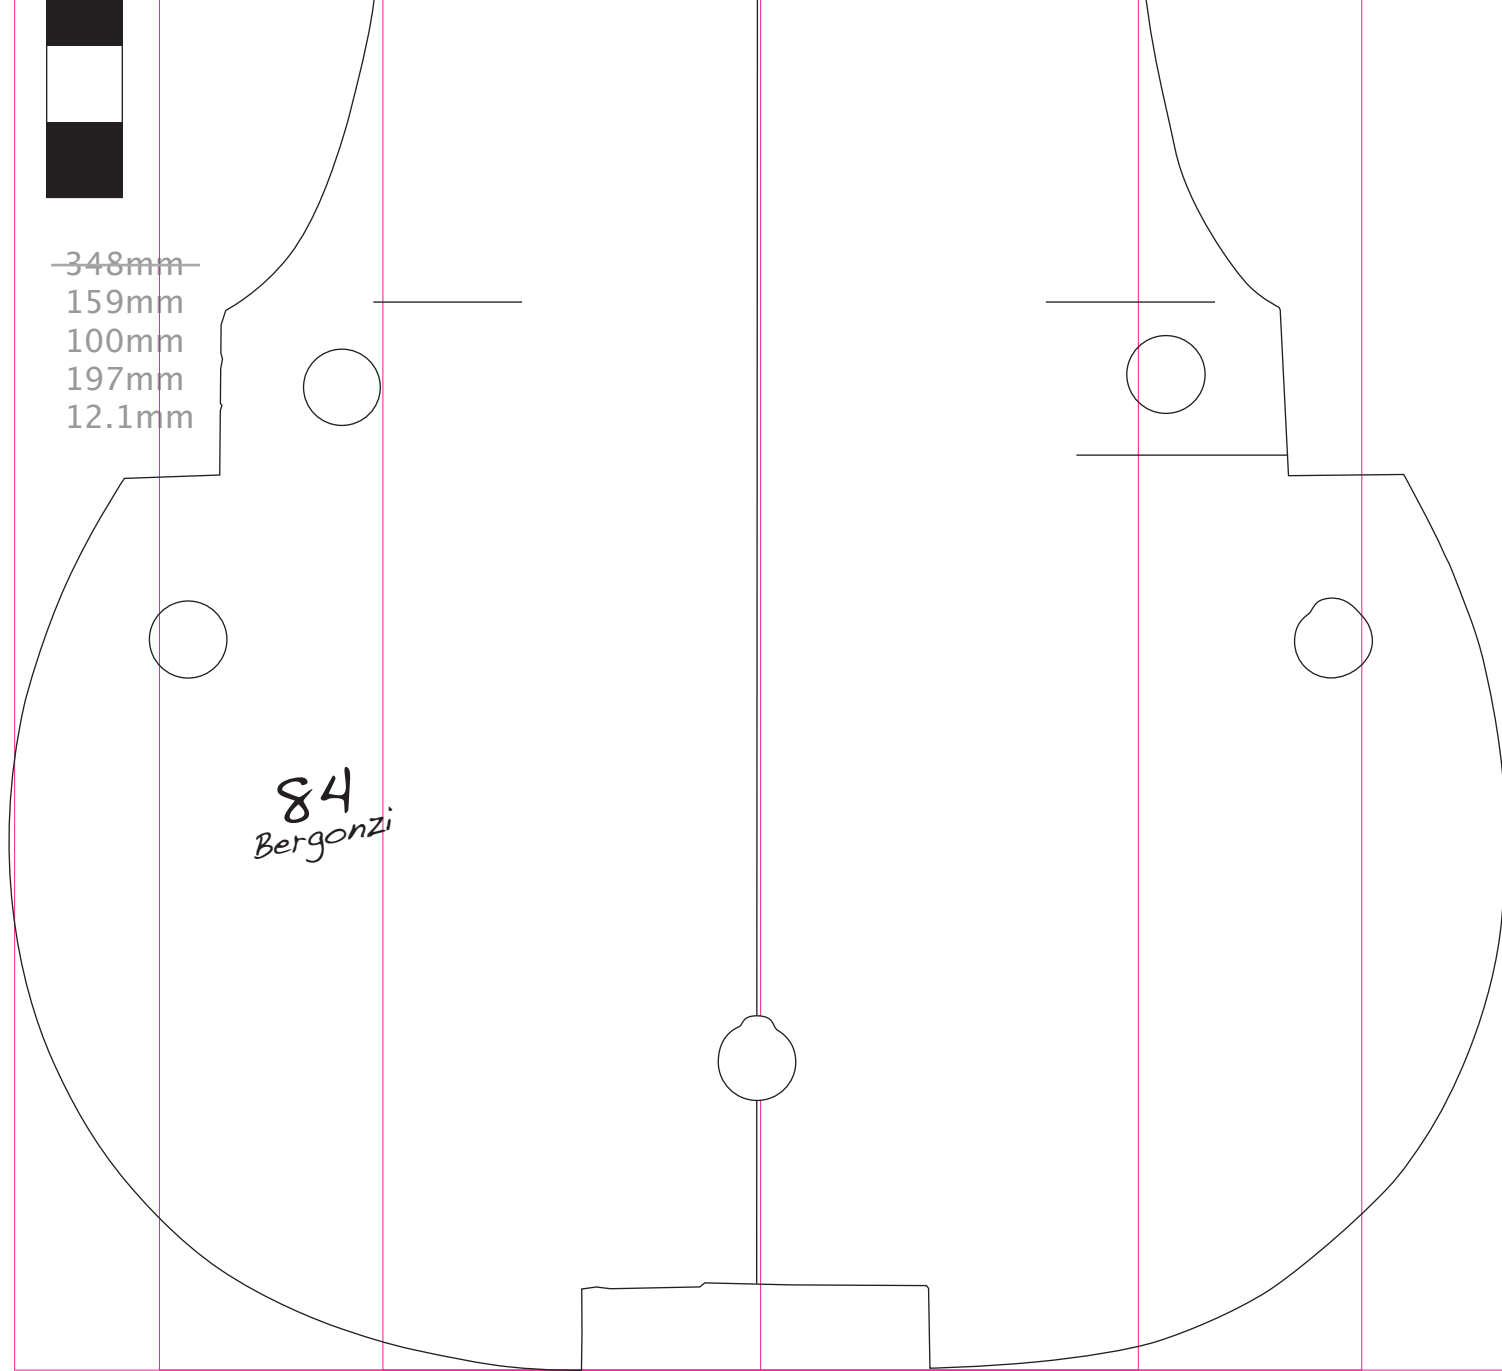

348mm
159mm
100mm
197mm
12.1mm

84
Bergonzi

343.6 - 159.2 - 99.9 - 197.3 mm

thickness averages 12.1 mm