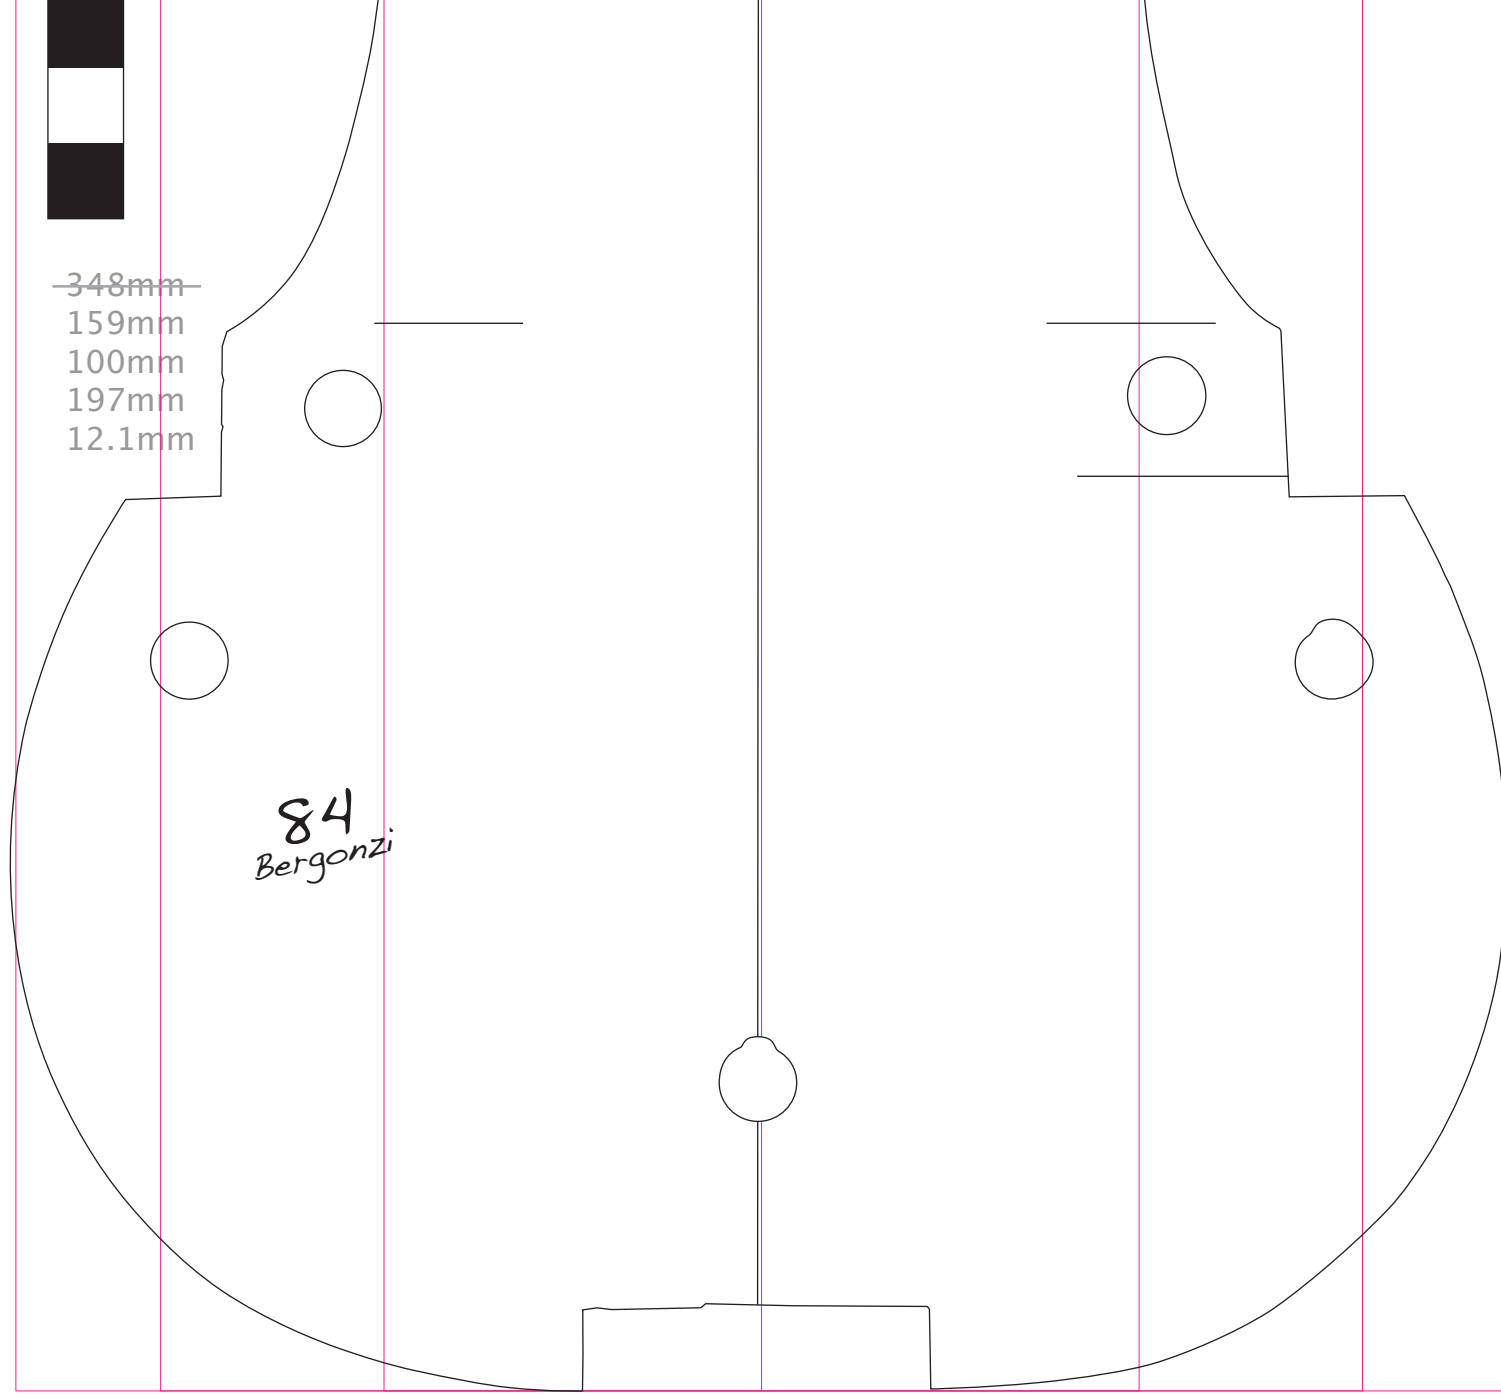

~~348mm~~  
159mm  
100mm  
197mm  
12.1mm

84  
Bergonzi

343.6 - 159.2 - 99.9 - 197.3 mm

thickness averages 12.1 mm