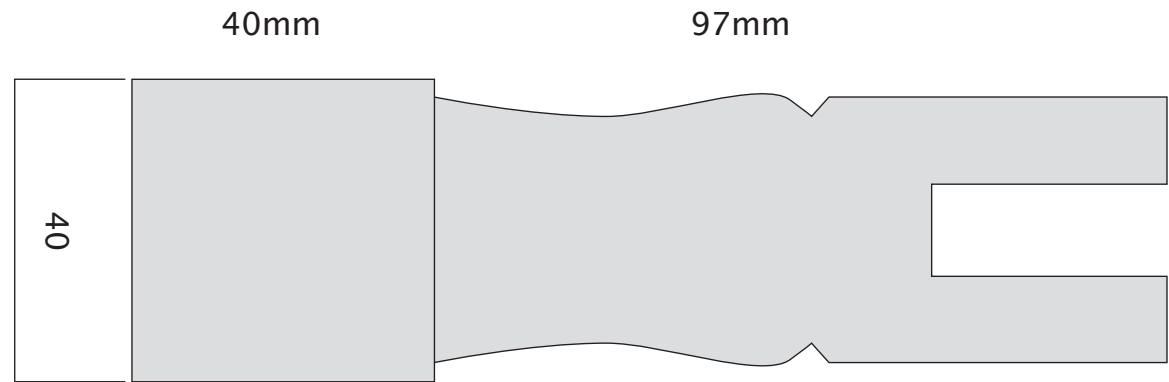

Semicircular cutouts for clamps

Metal collar has stop screw on opposite side

137mm  
Height measured here

510mm